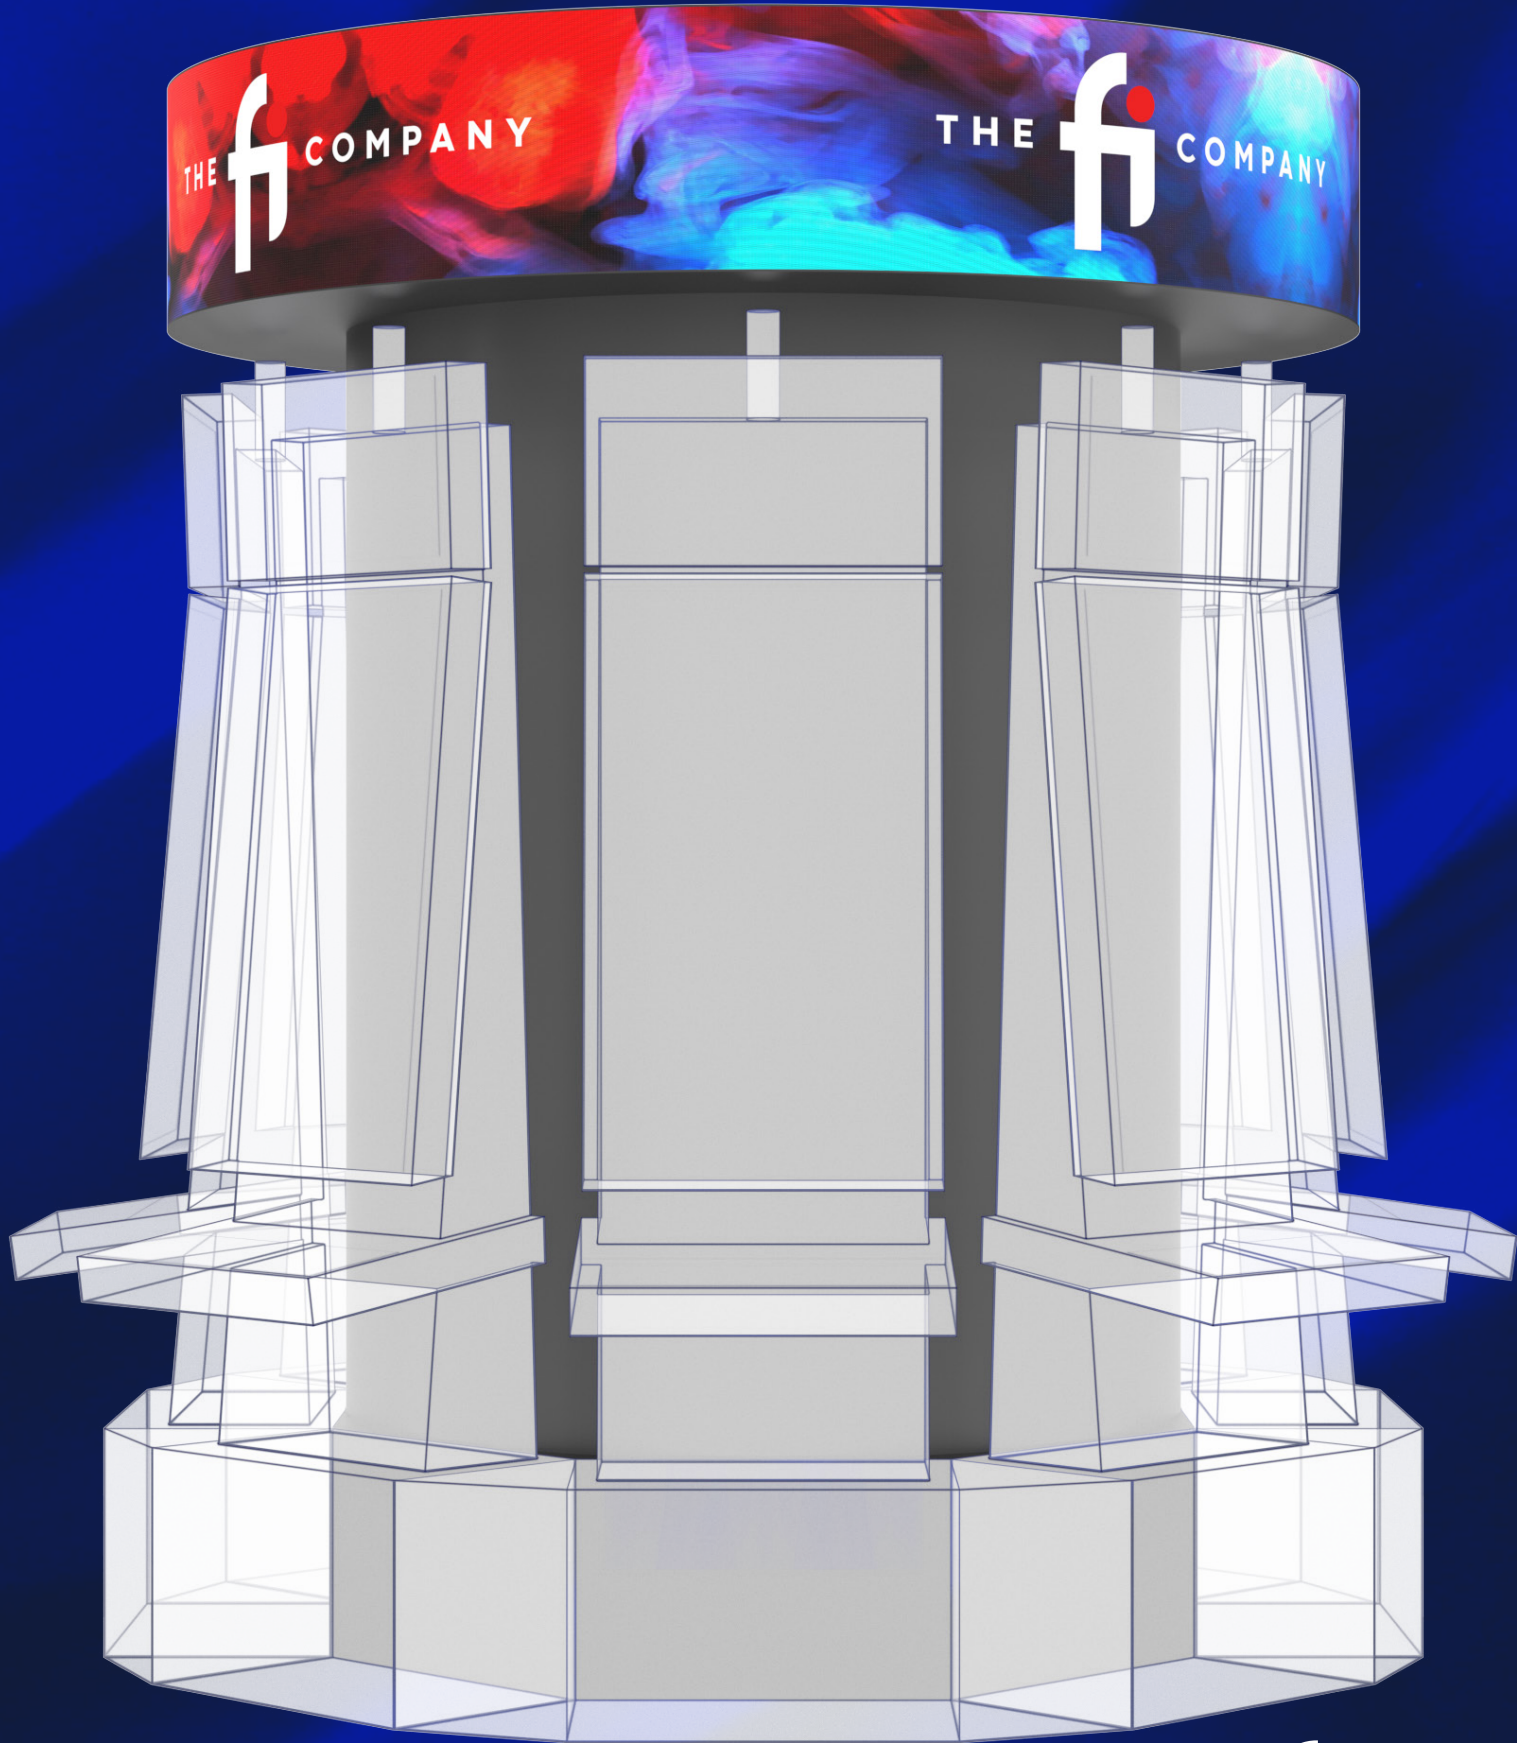

3 POD

Round LED Display

48"

19"

72"

*Dimensions can be customized to suit any cabinet or configuration.

6 POD

Round LED Display

80"

19"

72"

*Dimensions can be customized to suit any cabinet or configuration.

8 POD

Round LED Display

96"

19"

72"

*Dimensions can be customized to suit any cabinet or configuration.

3 POD

Rounded Triangle LED Display

48"

19"

72"

*Dimensions can be customized to suit any cabinet or configuration.

4 POD

Square LED Display

50"

72"

*Dimensions can be customized to suit any cabinet or configuration.

4 POD

Rounded Square LED Display

54"