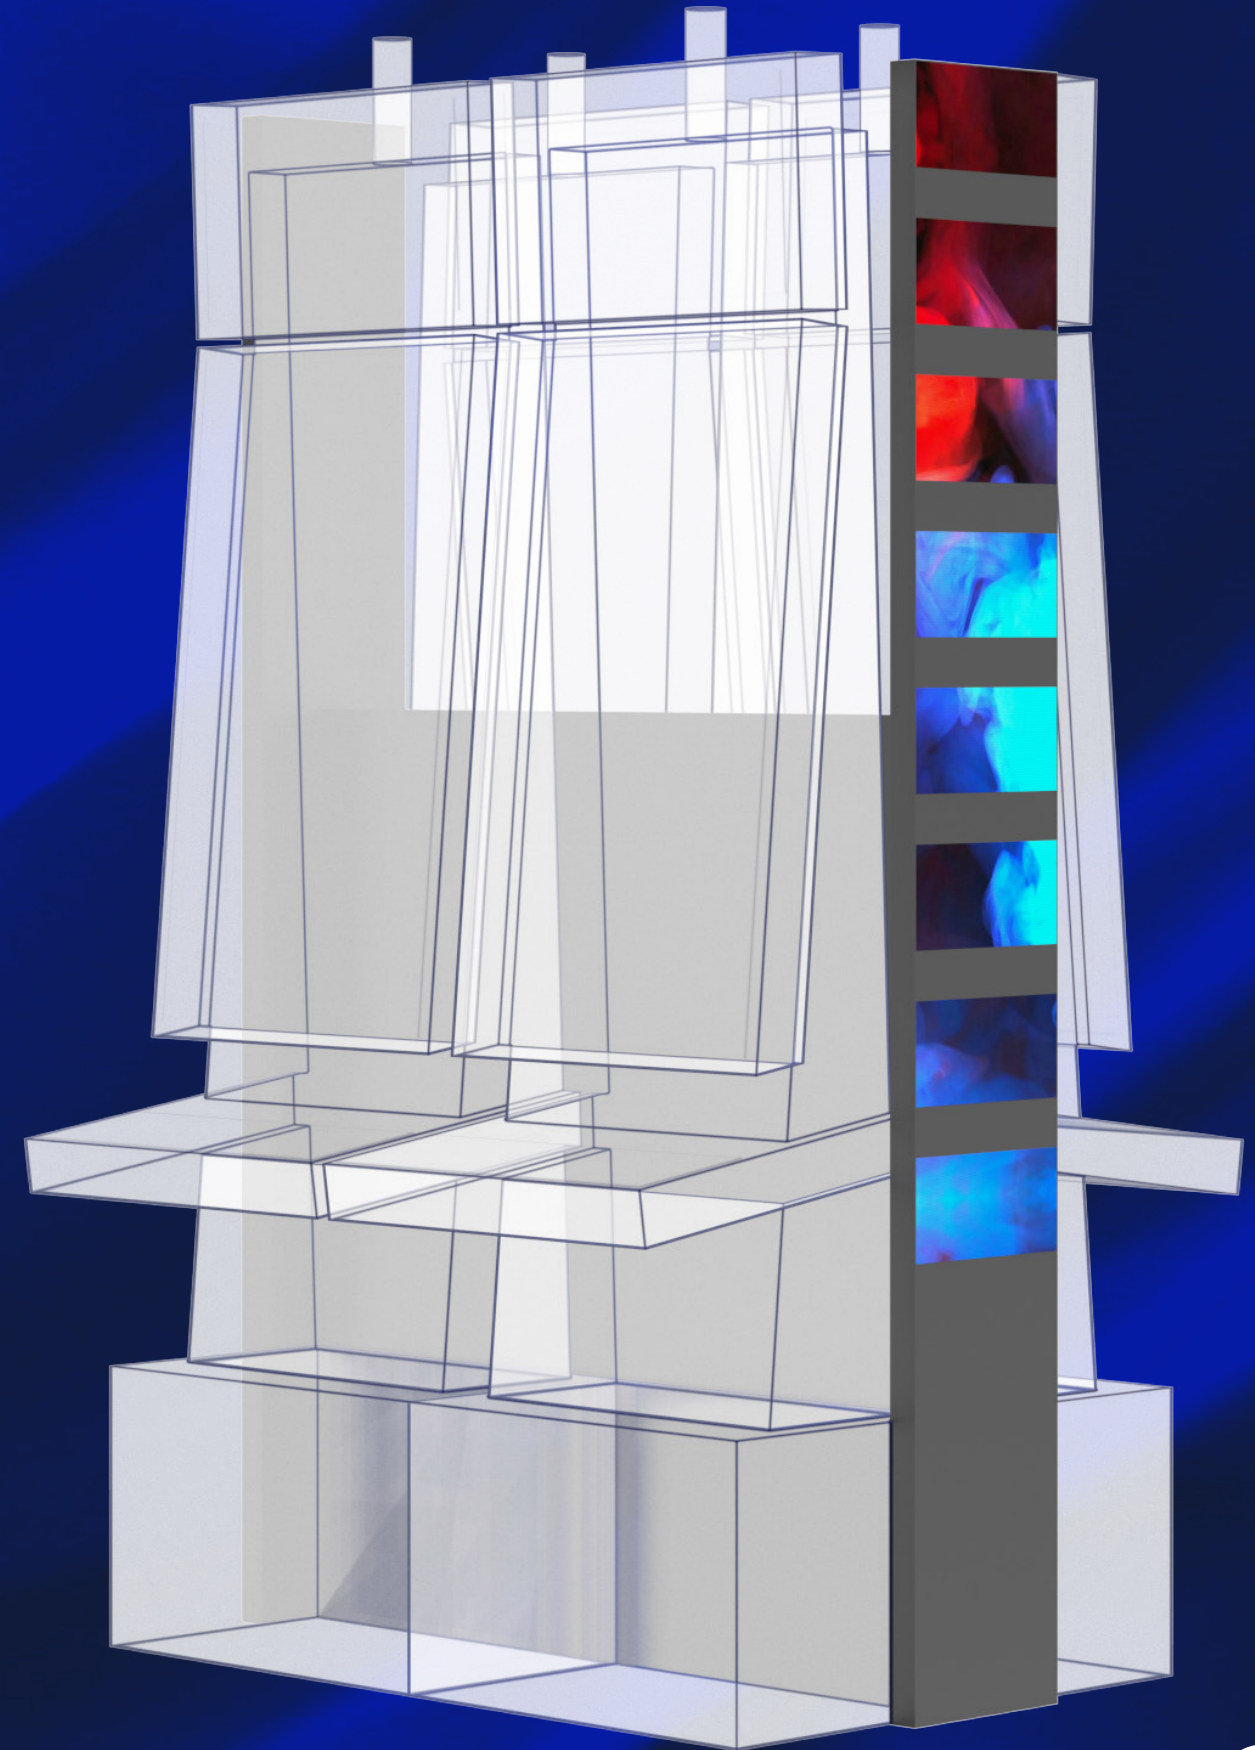

2x2 Bank

LED Endcaps