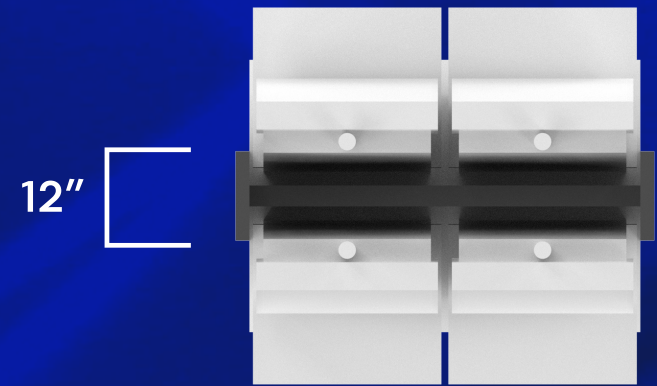

2x2 Bank

LED Endcaps