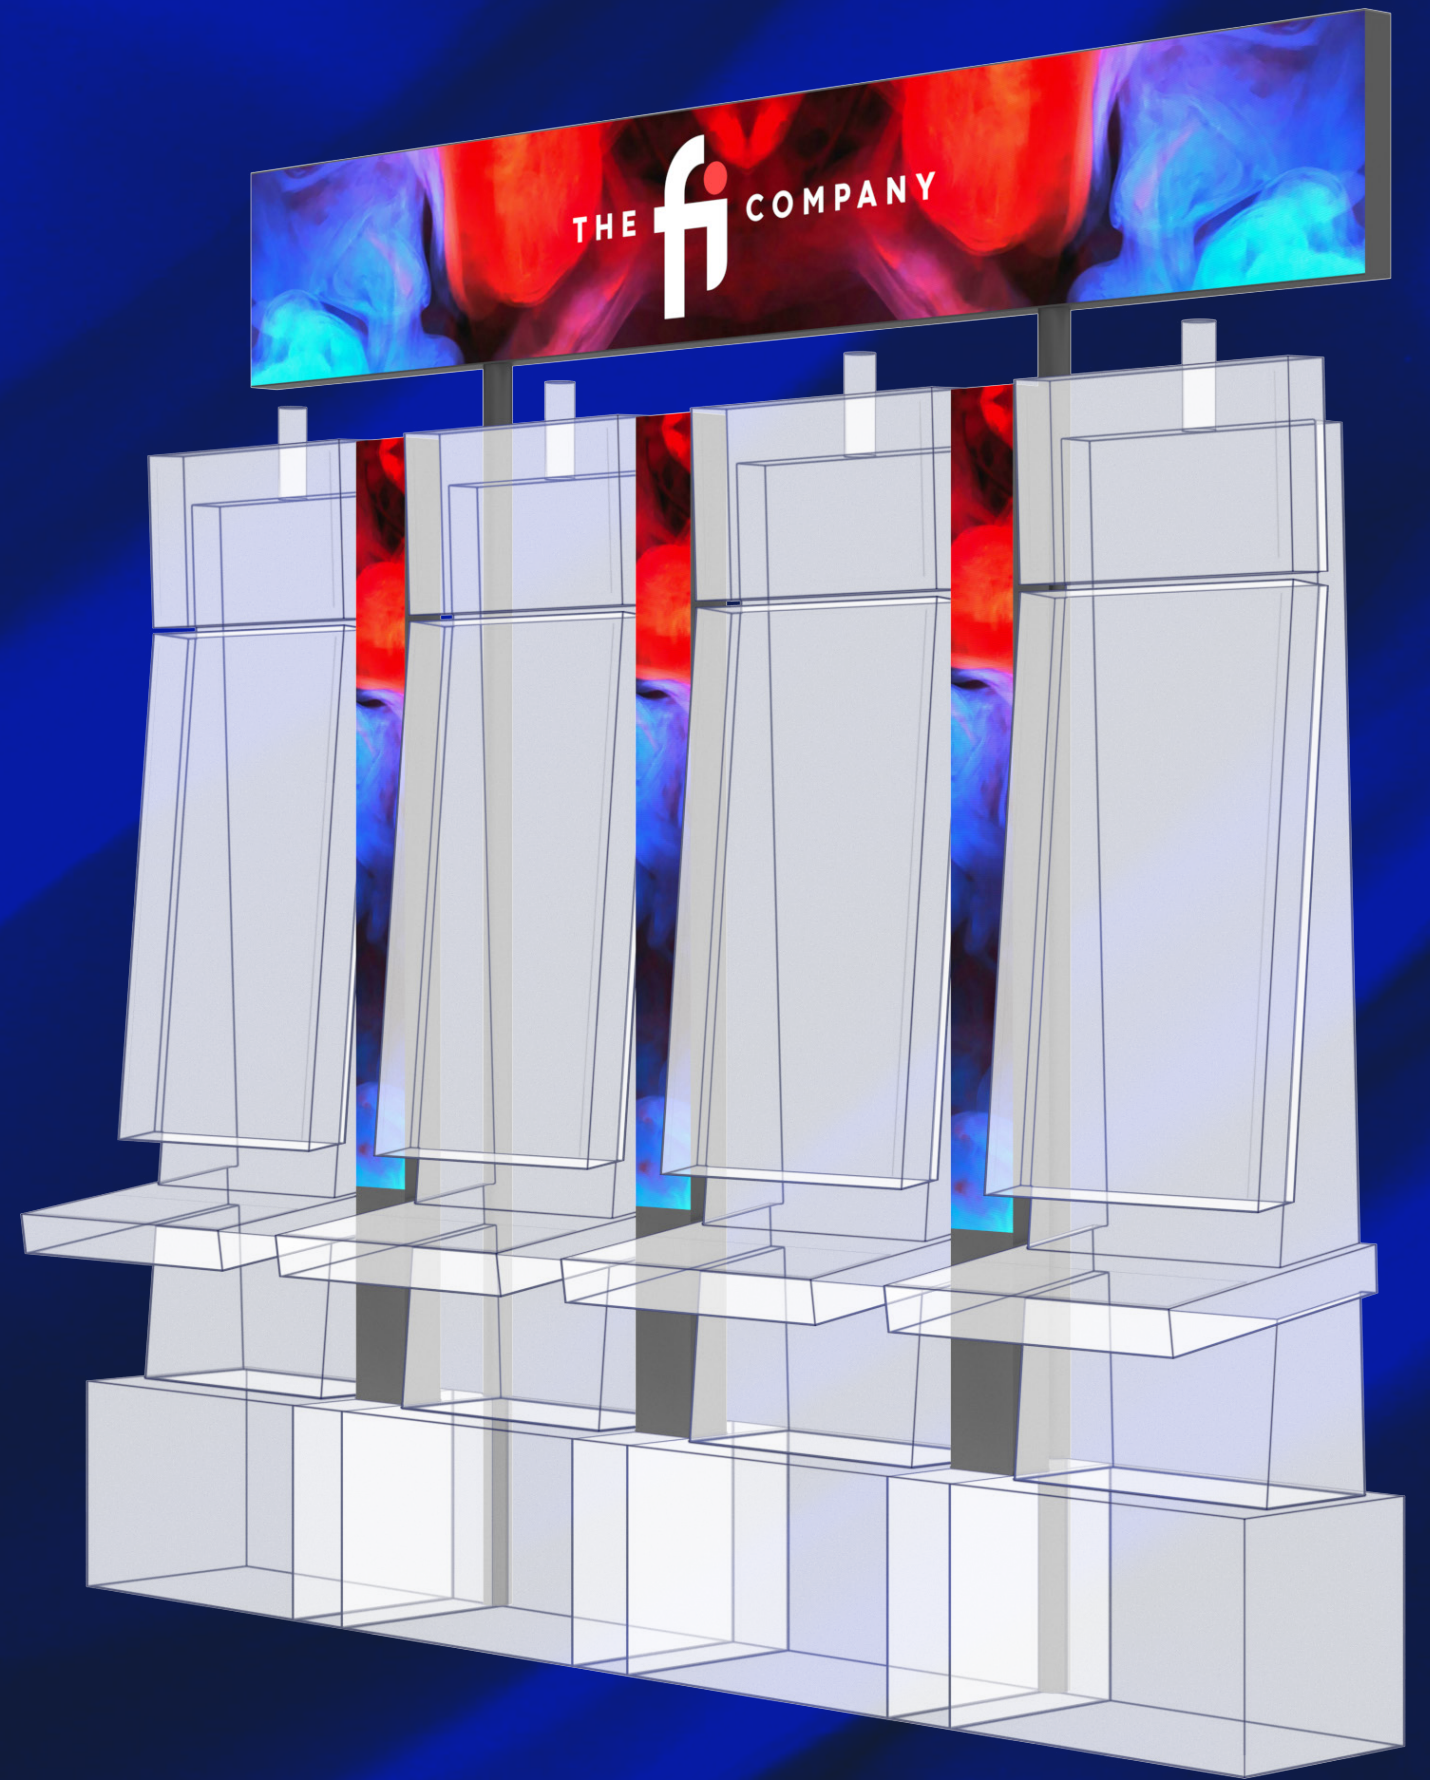

4 POD

Square LED Display

50"

72"

*Dimensions can be customized to suit any cabinet or configuration.

4 POD

Rounded Square LED Display

54"

Rounded Rectangle LED Display

3x2 Bank

Pill-shaped LED Display

3x2 Bank

Ellipsoid LED Display

3x2 Bank

LED Wedges and Endbanks

4x1 Bank

LED Wedges

4x1 Bank

Wall Sign with LED Wedges

4x1 Bank

Curved LED Wall Sign

72"

4x1 Bank

Wall Sign