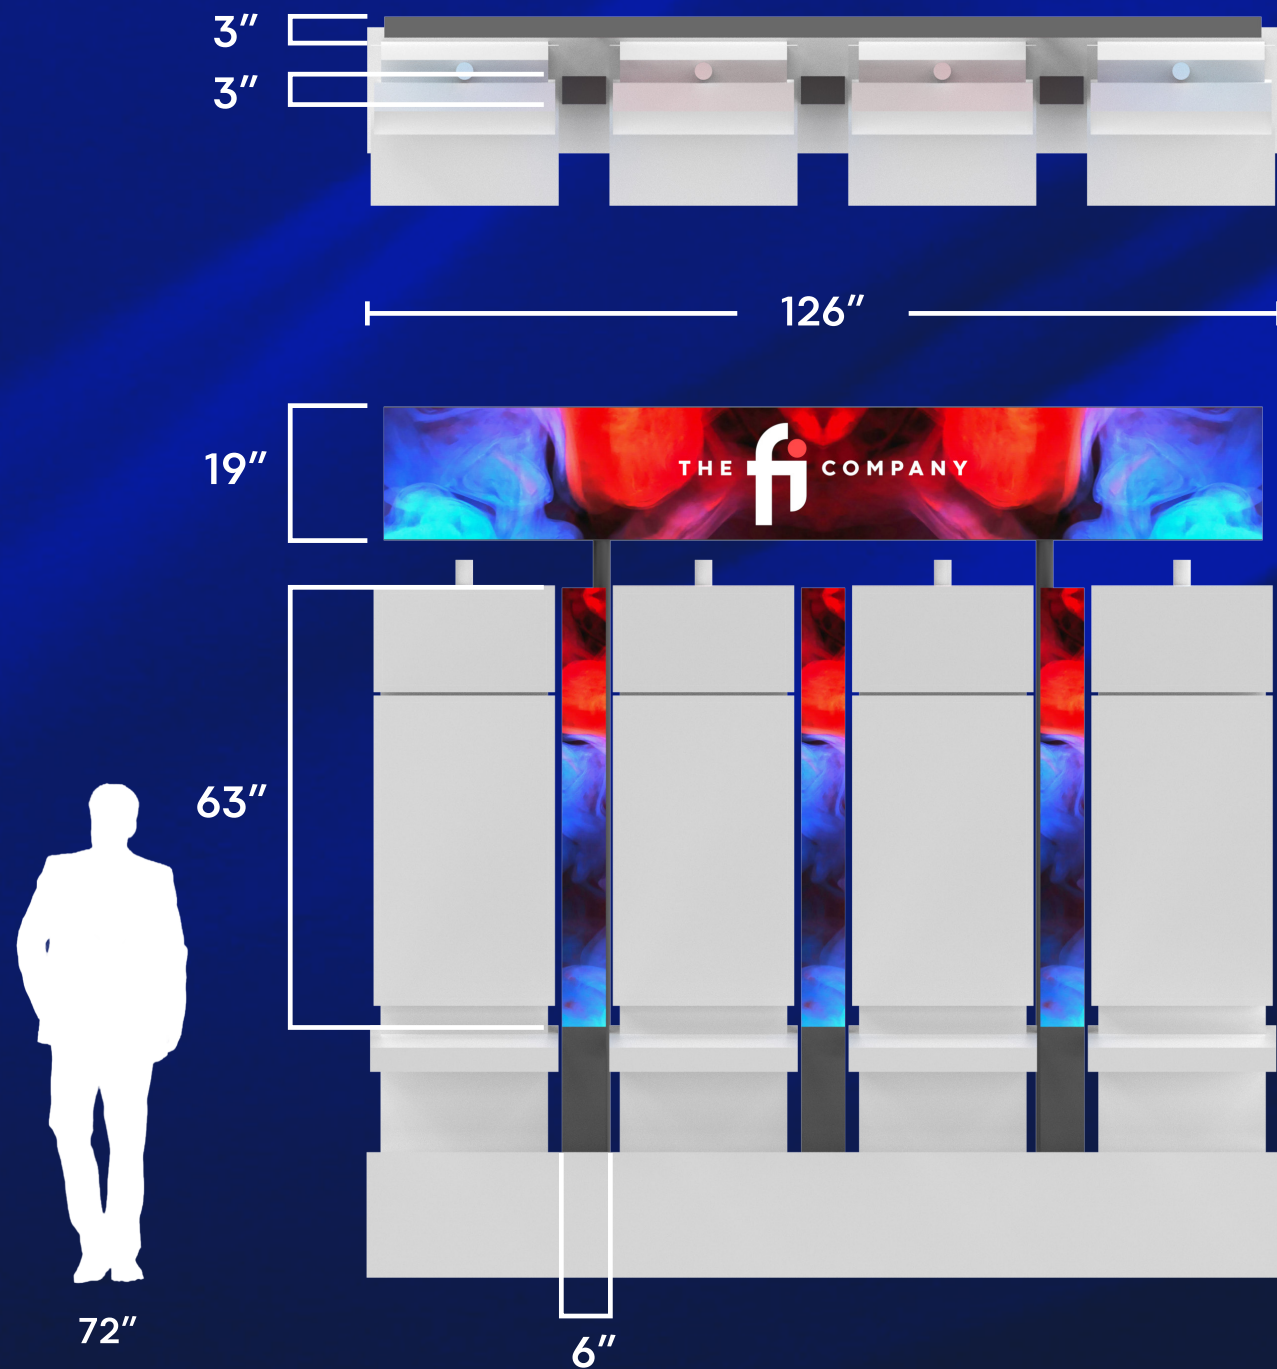

72"

*Dimensions can be customized to suit any cabinet or configuration.

3 POD

Rounded Triangle LED Display

48"

19"

72"

*Dimensions can be customized to suit any cabinet or configuration.

19"

72"

*Dimensions can be customized to suit any cabinet or configuration.

4 POD

Rounded Square LED Display

72"

*Dimensions can be customized to suit any cabinet or configuration.

2x2 Bank

Rounded Rectangle LED Display

3x2 Bank

Pill-shaped LED Display

3x2 Bank

Ellipsoid LED Display

3x2 Bank

LED Wedges and Endbanks

4x1 Bank

LED Wedges

4x1 Bank

Wall Sign with LED Wedges

4x1 Bank

Curved LED Wall Sign

72"

4x1 Bank

Wall Sign