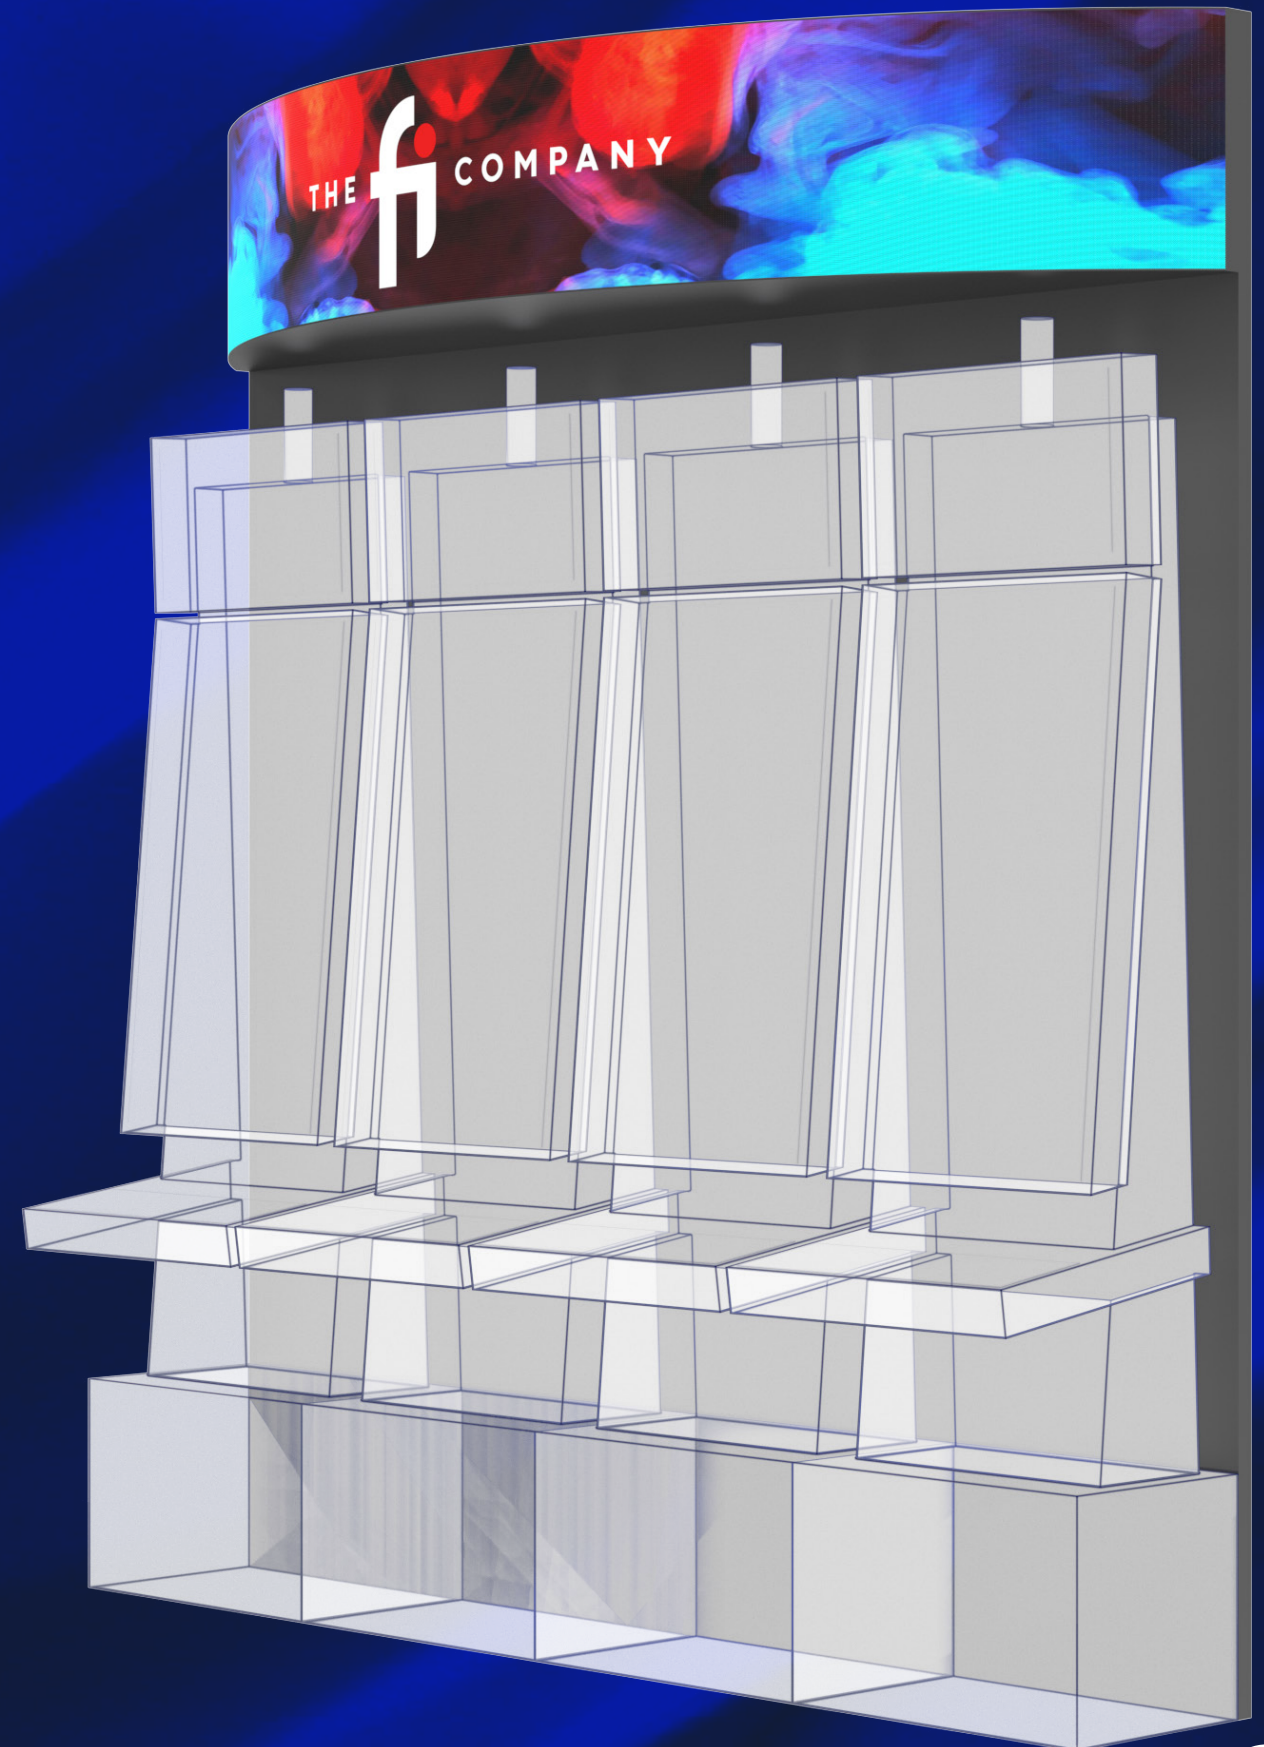

80"

19"

72"

*Dimensions can be customized to suit any cabinet or configuration.

8 POD

Round LED Display

96"

19"

19"

72"

*Dimensions can be customized to suit any cabinet or configuration.

4 POD

Rounded Square LED Display

72"

*Dimensions can be customized to suit any cabinet or configuration.

2x2 Bank

Rounded Rectangle LED Display

3x2 Bank

Pill-shaped LED Display

3x2 Bank

Ellipsoid LED Display

3x2 Bank

LED Wedges and Endbanks

4x1 Bank

LED Wedges

4x1 Bank

Wall Sign with LED Wedges

4x1 Bank

Curved LED Wall Sign

72"

4x1 Bank

Wall Sign