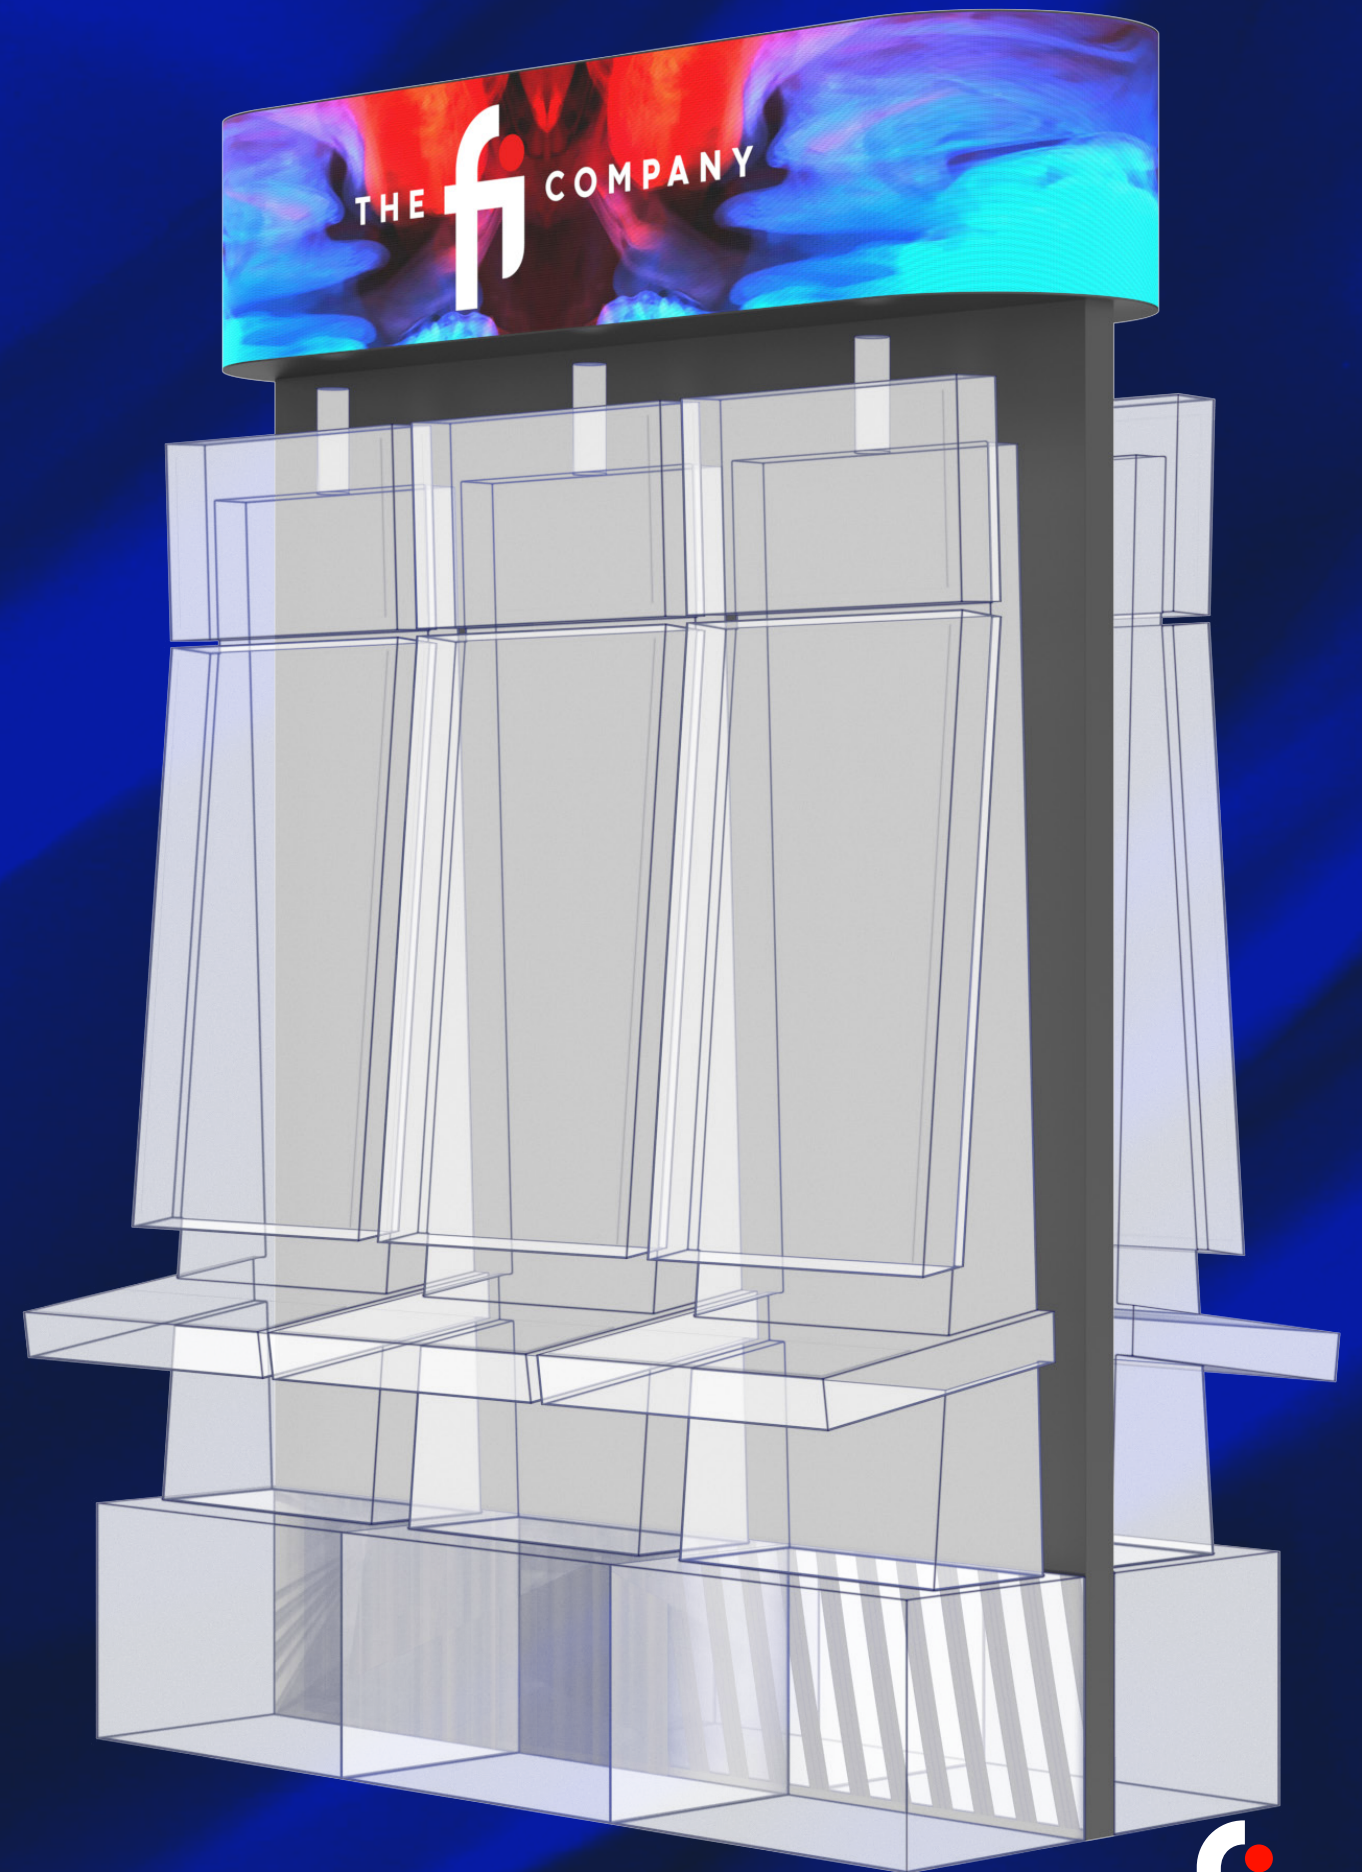

80"

19"

72"

*Dimensions can be customized to suit any cabinet or configuration.

8 POD

Round LED Display

96"

19"

4 POD

Square LED Display

50"

72"

*Dimensions can be customized to suit any cabinet or configuration.

4 POD

Rounded Square LED Display

54"

19"

72"

*Dimensions can be customized to suit any cabinet or configuration.

4 POD

Rounded Square LED Display

72"

*Dimensions can be customized to suit any cabinet or configuration.

2x2 Bank

Rounded Rectangle LED Display

3x2 Bank

Pill-shaped LED Display

3x2 Bank

Ellipsoid LED Display

3x2 Bank

LED Wedges and Endbanks

4x1 Bank