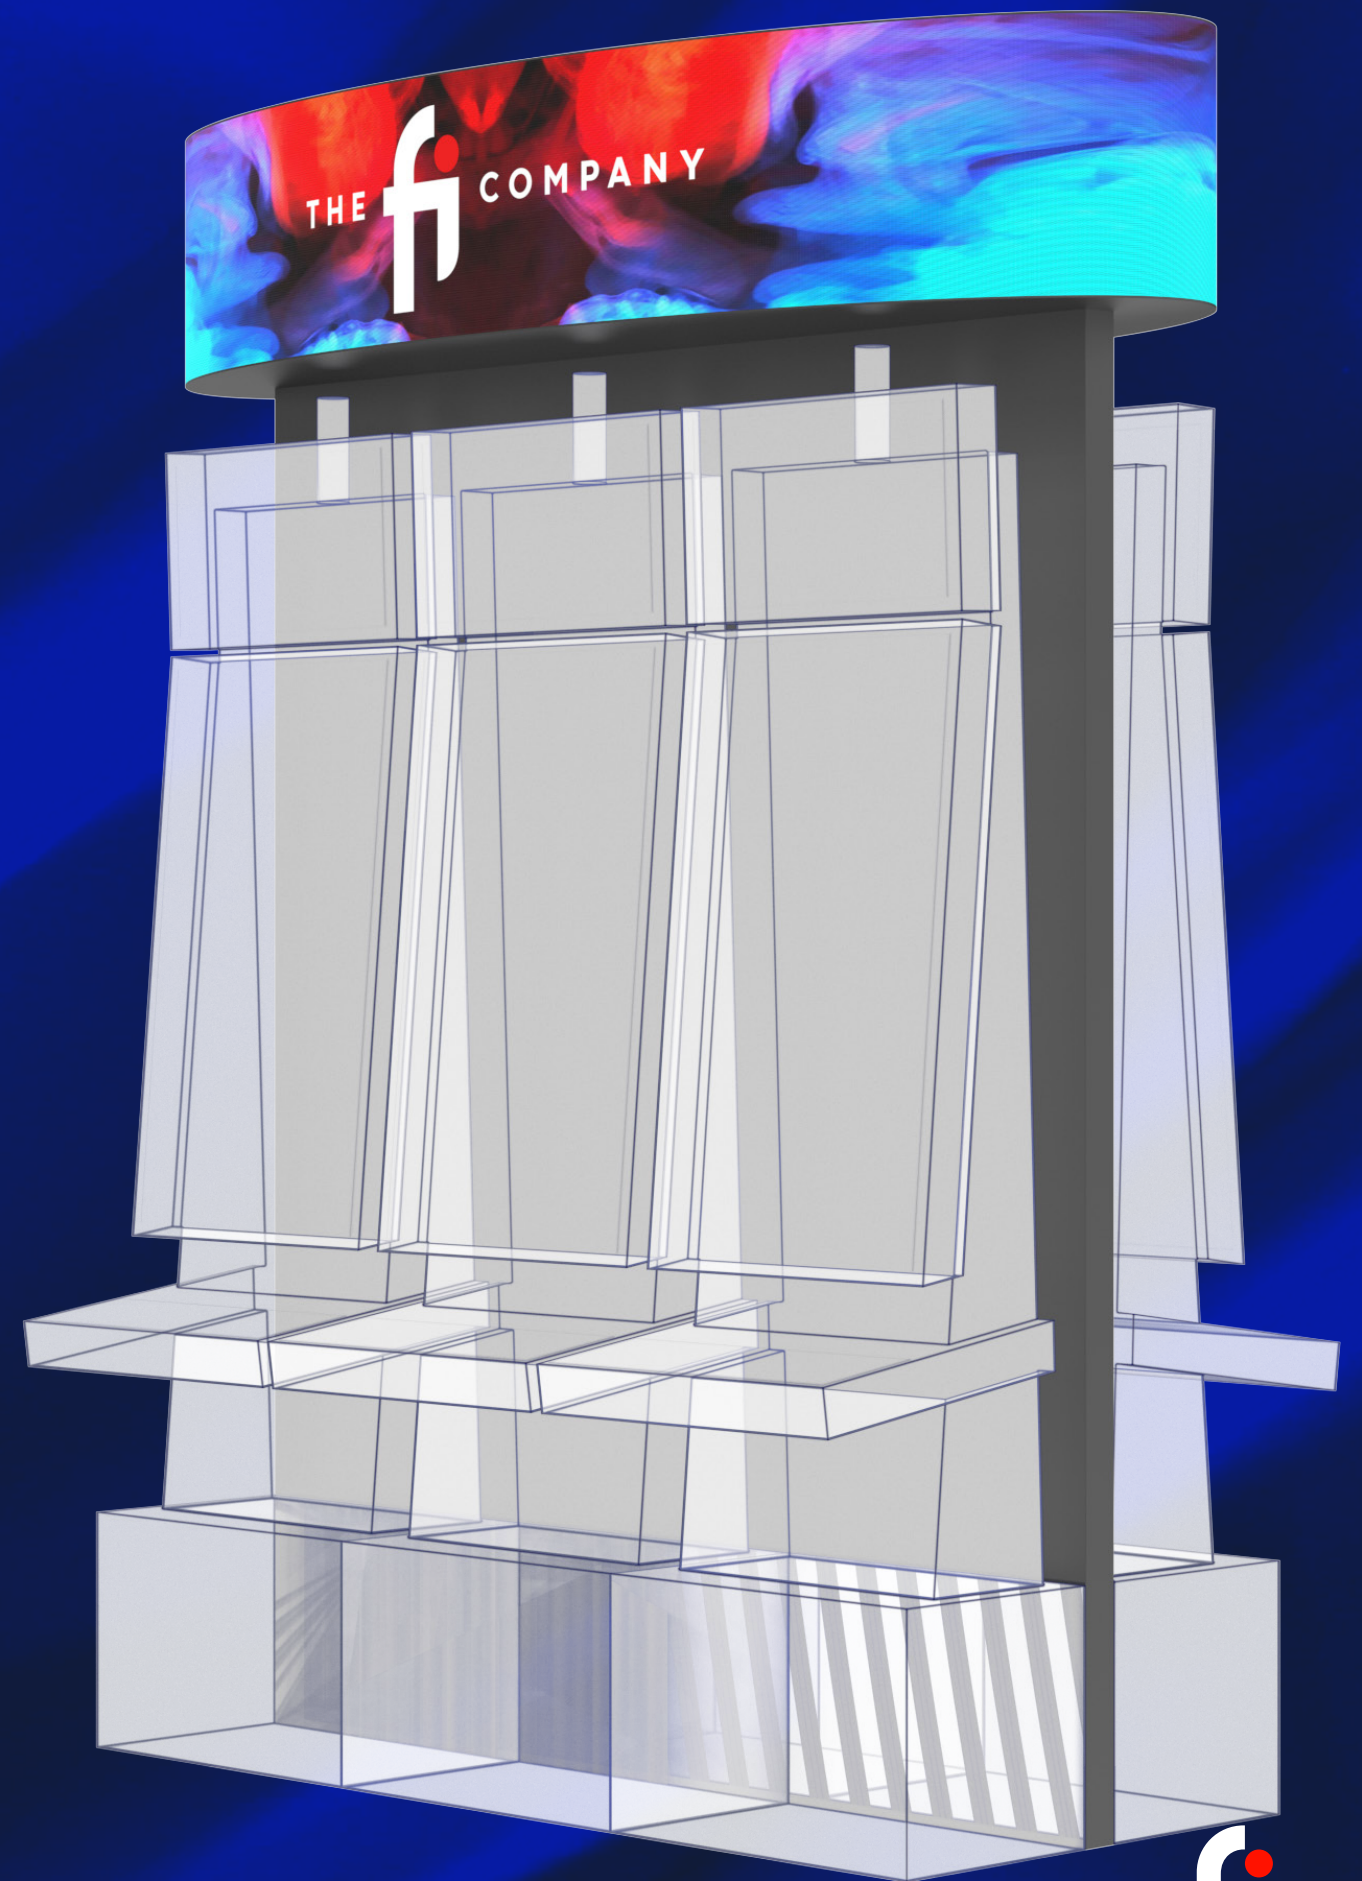

Digital display products catalog

Slot Merchandising Products

4 POD

Round LED Display

64"

19"

72"

*Dimensions can be customized to suit any cabinet or configuration.

80"

19"

72"

*Dimensions can be customized to suit any cabinet or configuration.

8 POD

Round LED Display

96"

19"

4 POD

Square LED Display

50"

72"

*Dimensions can be customized to suit any cabinet or configuration.

4 POD

Rounded Square LED Display

54"

Rounded Rectangle LED Display

3x2 Bank

Pill-shaped LED Display

3x2 Bank

Ellipsoid LED Display

3x2 Bank

LED Wedges and Endbanks

4x1 Bank