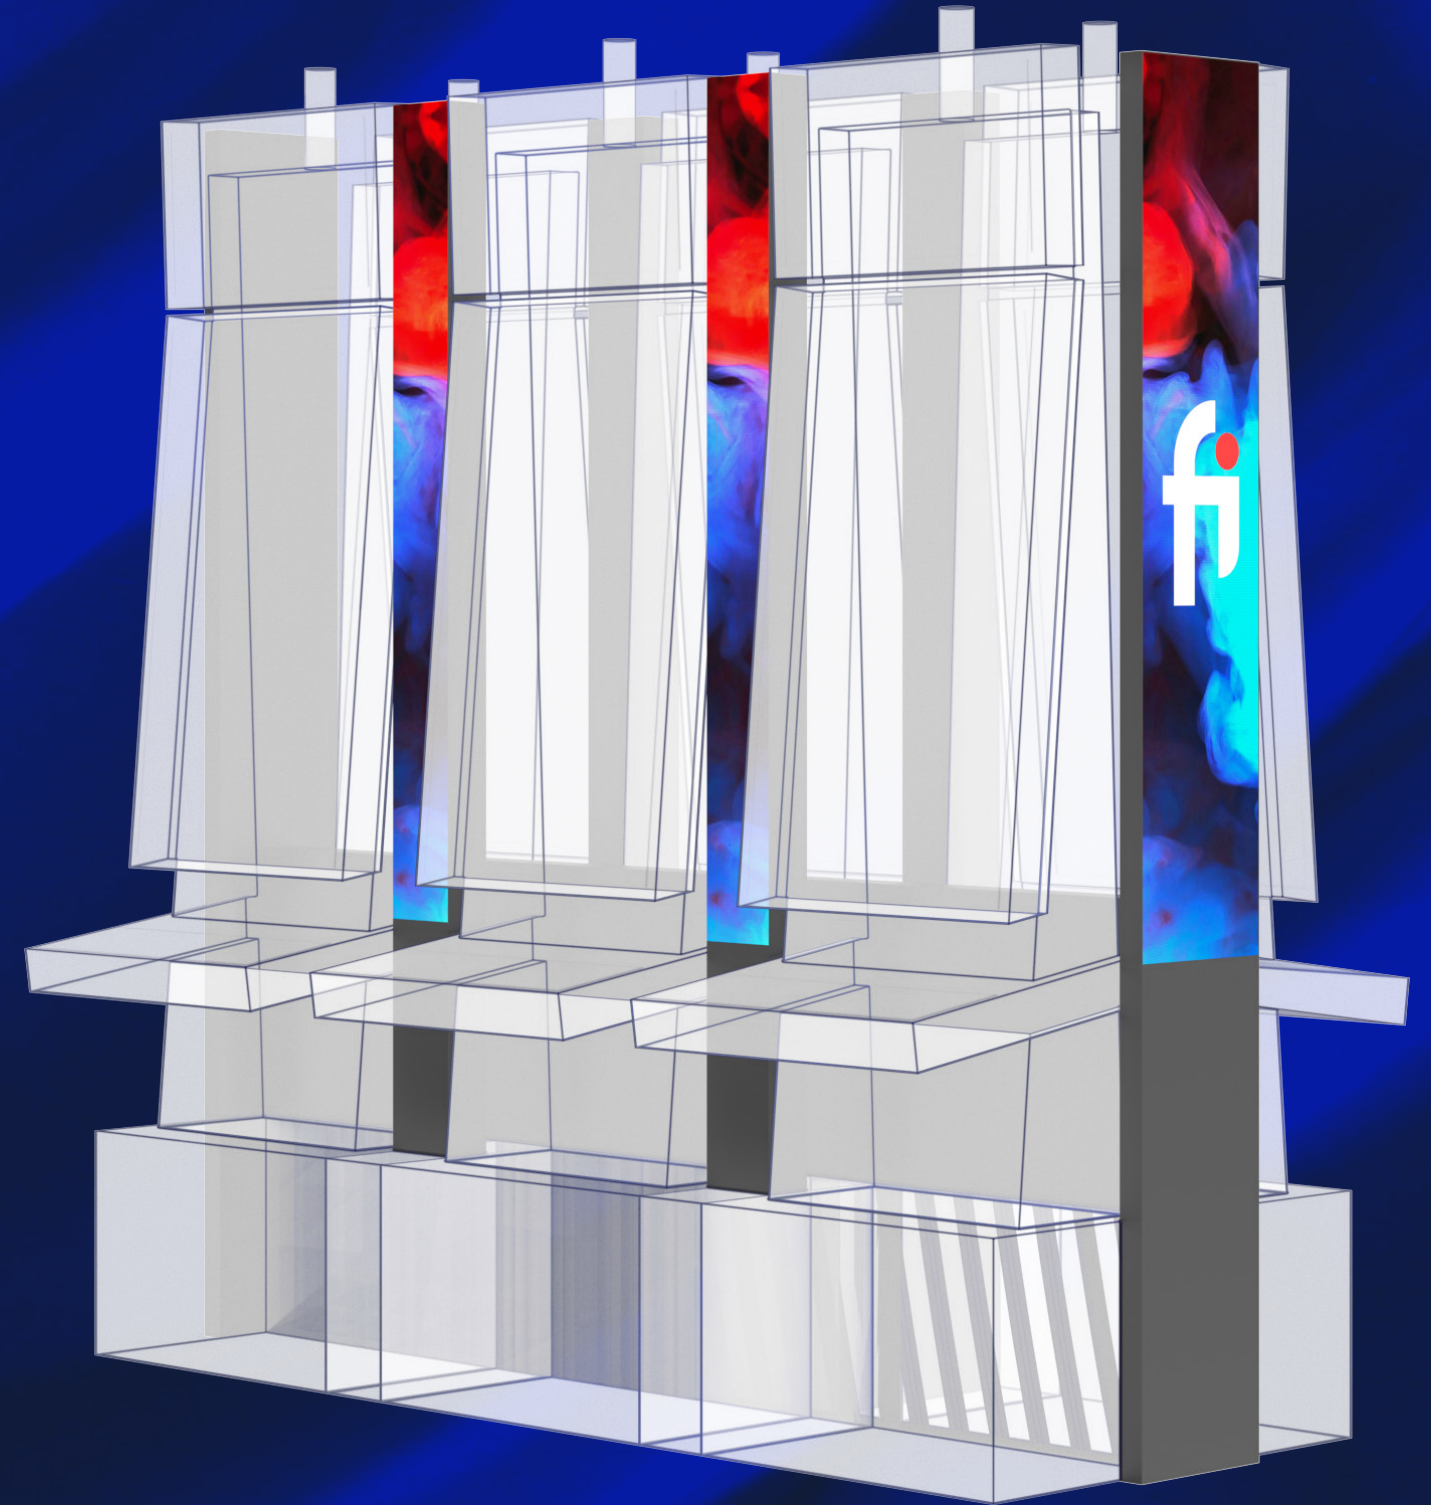

4 POD

Square LED Display

50"

72"

*Dimensions can be customized to suit any cabinet or configuration.

4 POD

Rounded Square LED Display

54"

19"

72"

*Dimensions can be customized to suit any cabinet or configuration.

4 POD

Rounded Square LED Display

72"

*Dimensions can be customized to suit any cabinet or configuration.

2x2 Bank

Rounded Rectangle LED Display

3x2 Bank

Pill-shaped LED Display

3x2 Bank

Ellipsoid LED Display

3x2 Bank

LED Wedges and Endbanks

4x1 Bank

LED Wedges

4x1 Bank

Wall Sign with LED Wedges

4x1 Bank

Curved LED Wall Sign

72"

4x1 Bank

Wall Sign