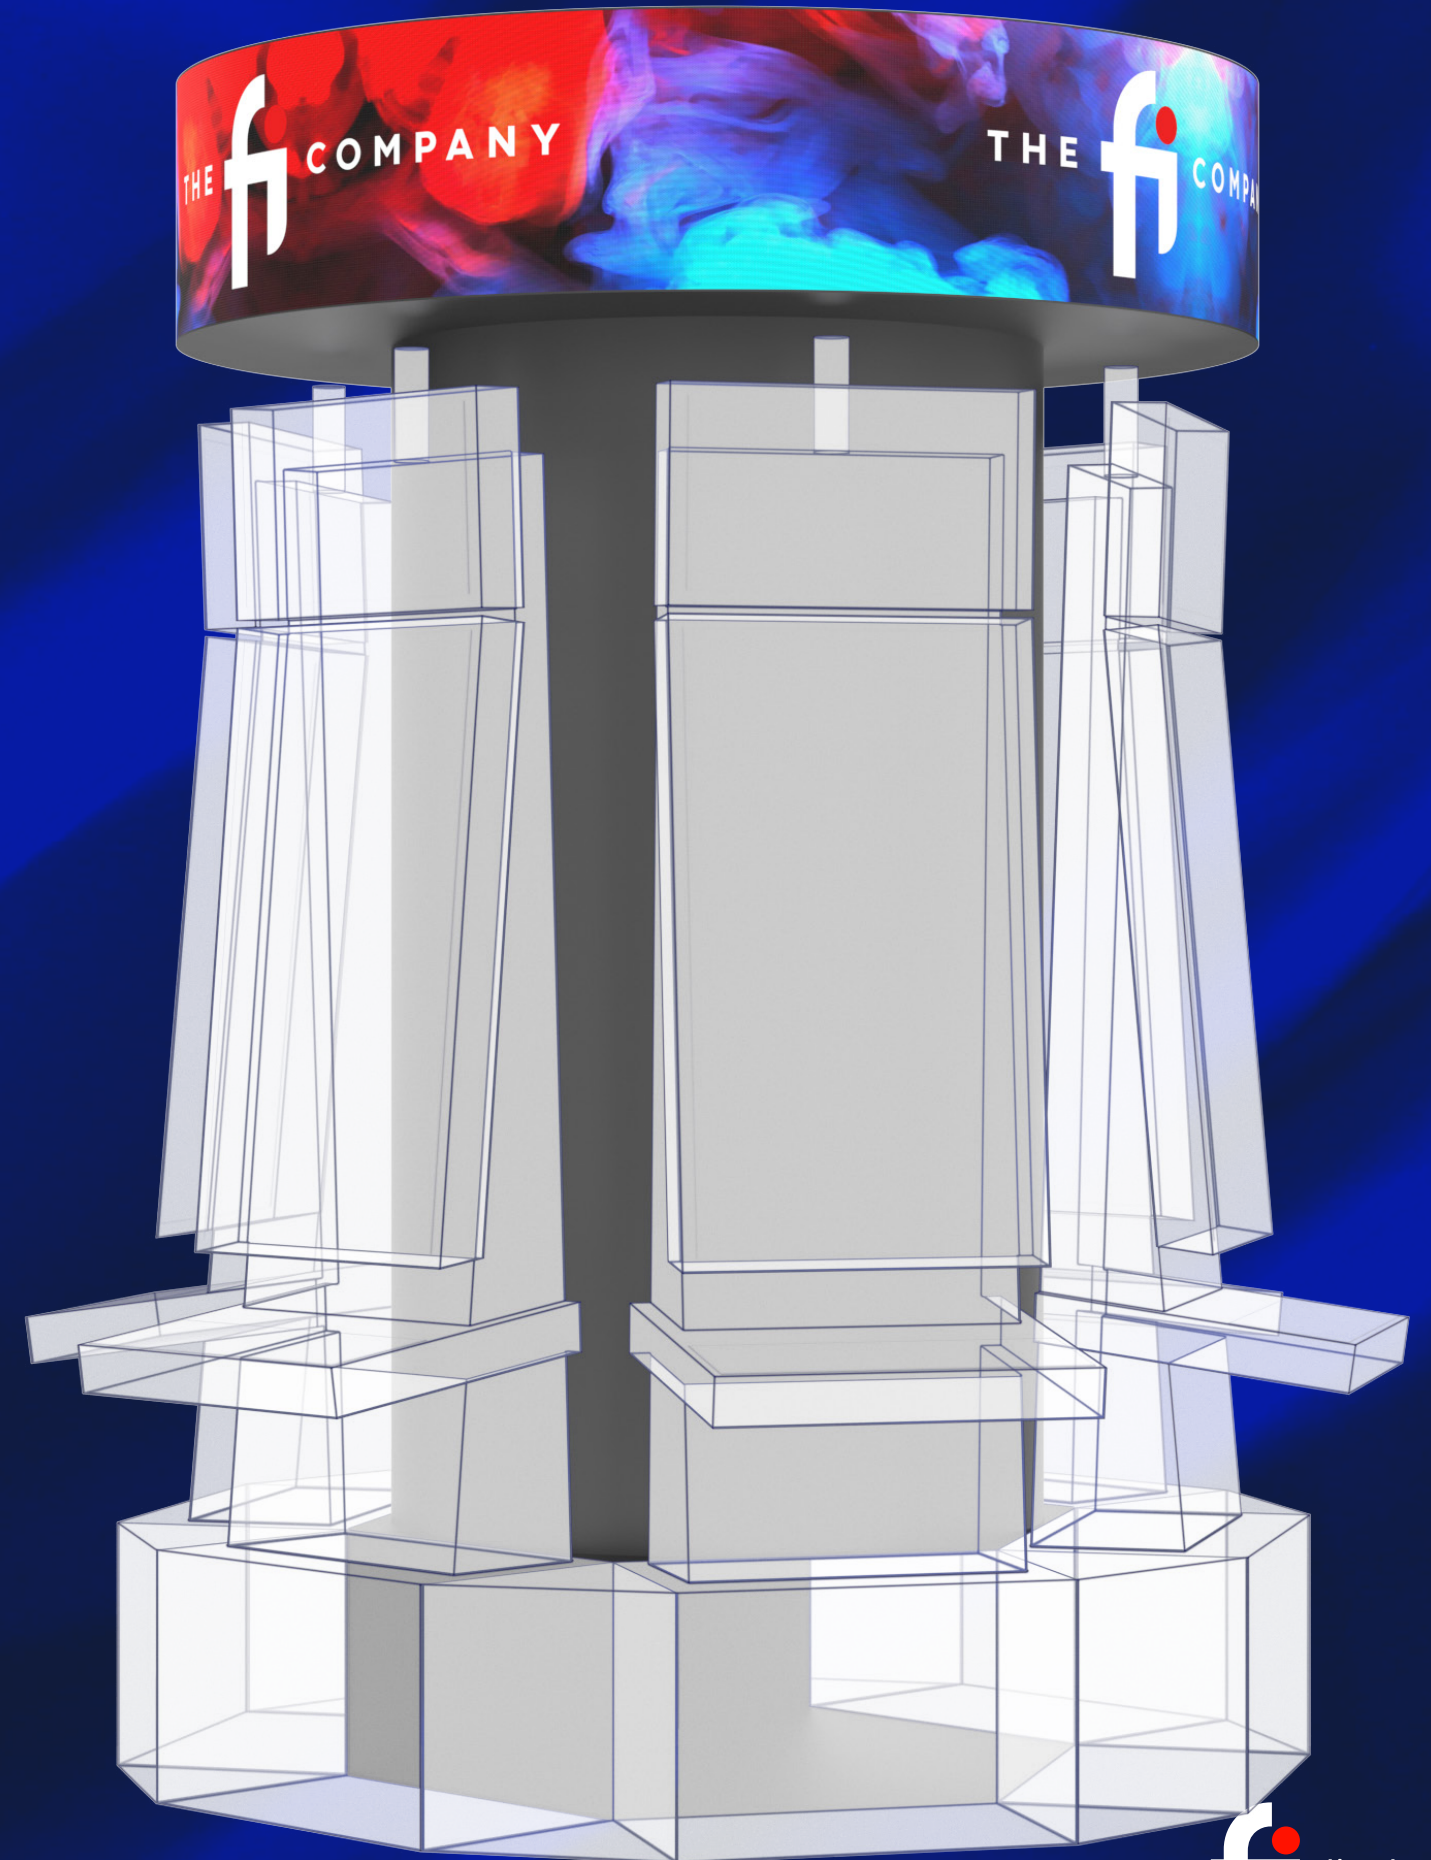

3 POD

Round LED Display

48"

19"

72"

*Dimensions can be customized to suit any cabinet or configuration.

6 POD

Round LED Display

80"

19"

72"

*Dimensions can be customized to suit any cabinet or configuration.

8 POD

Round LED Display

96"

19"

72"

*Dimensions can be customized to suit any cabinet or configuration.

3 POD

Rounded Triangle LED Display

48"

19"

72"

*Dimensions can be customized to suit any cabinet or configuration.

4 POD

Square LED Display

50"

72"

*Dimensions can be customized to suit any cabinet or configuration.

4 POD

Rounded Square LED Display

54"