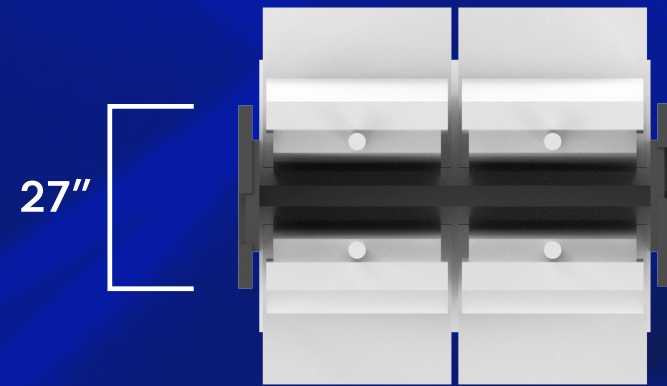

2x2 Bank

Mosaic LED Endcaps