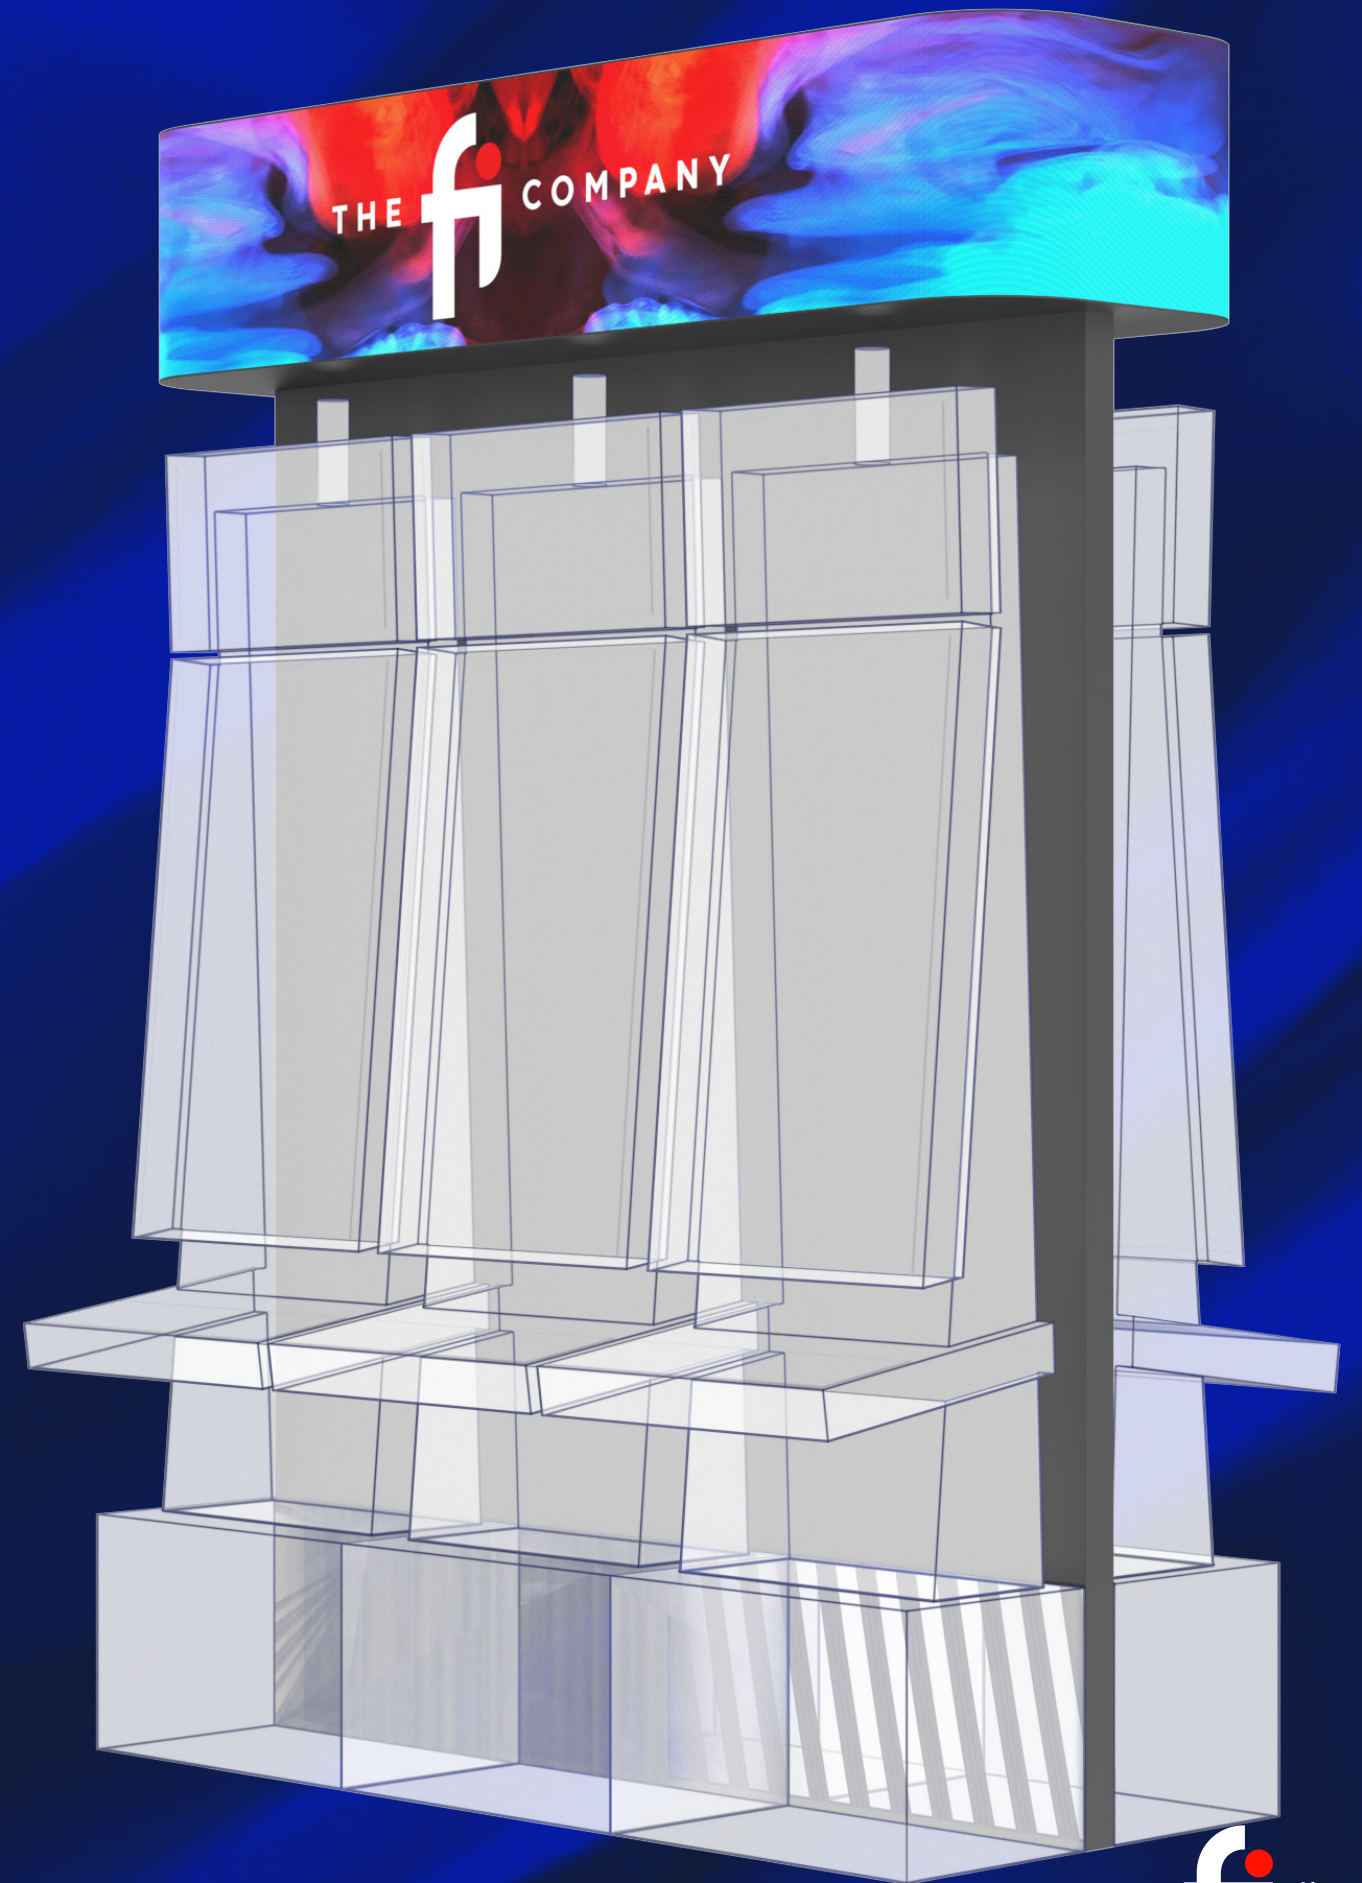

80"

19"

72"

*Dimensions can be customized to suit any cabinet or configuration.

8 POD

Round LED Display

96"

19"

4 POD

Square LED Display

50"

72"

*Dimensions can be customized to suit any cabinet or configuration.

4 POD

Rounded Square LED Display

54"

19"

72"

*Dimensions can be customized to suit any cabinet or configuration.

4 POD

Rounded Square LED Display

72"

*Dimensions can be customized to suit any cabinet or configuration.

2x2 Bank

Rounded Rectangle LED Display

3x2 Bank

Pill-shaped LED Display

3x2 Bank

Ellipsoid LED Display

3x2 Bank

LED Wedges and Endbanks

4x1 Bank