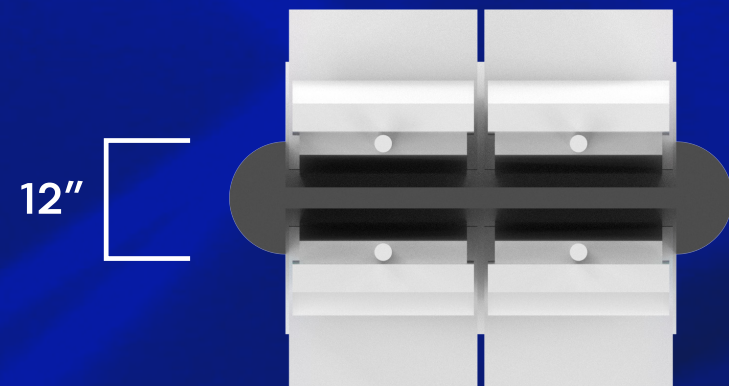

19"

72"

*Dimensions can be customized to suit any cabinet or configuration.

4 POD

Rounded Square LED Display

72"

*Dimensions can be customized to suit any cabinet or configuration.

2x2 Bank

LED Endcaps

2x2 Bank

LED Endcaps

2x2 Bank

Curved LED Endcaps

6"

72"

2x2 Bank