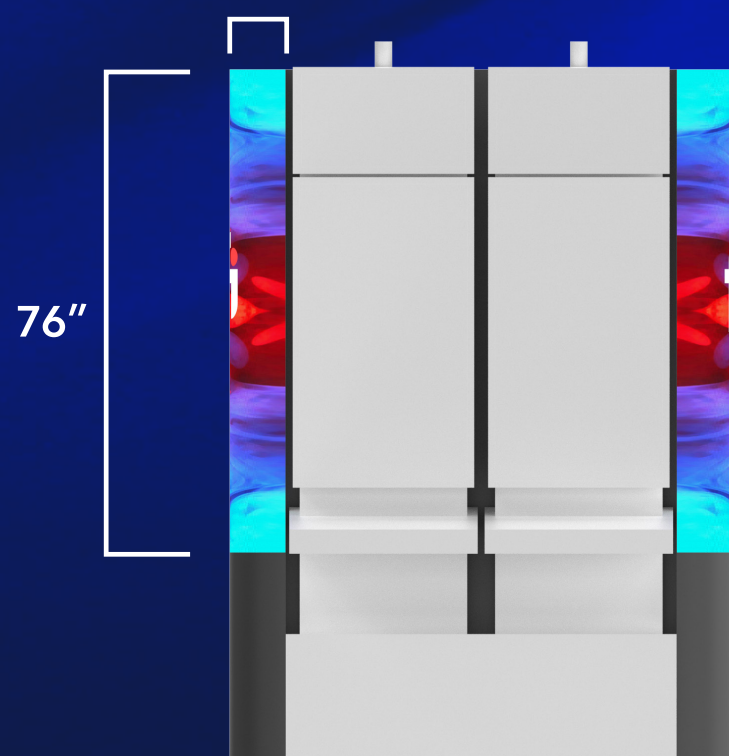

19"

72"

*Dimensions can be customized to suit any cabinet or configuration.

4 POD

Rounded Square LED Display

72"

*Dimensions can be customized to suit any cabinet or configuration.

2x2 Bank

LED Endcaps

2x2 Bank

LED Endcaps

2x2 Bank

Curved LED Endcaps

6"

72"

2x2 Bank