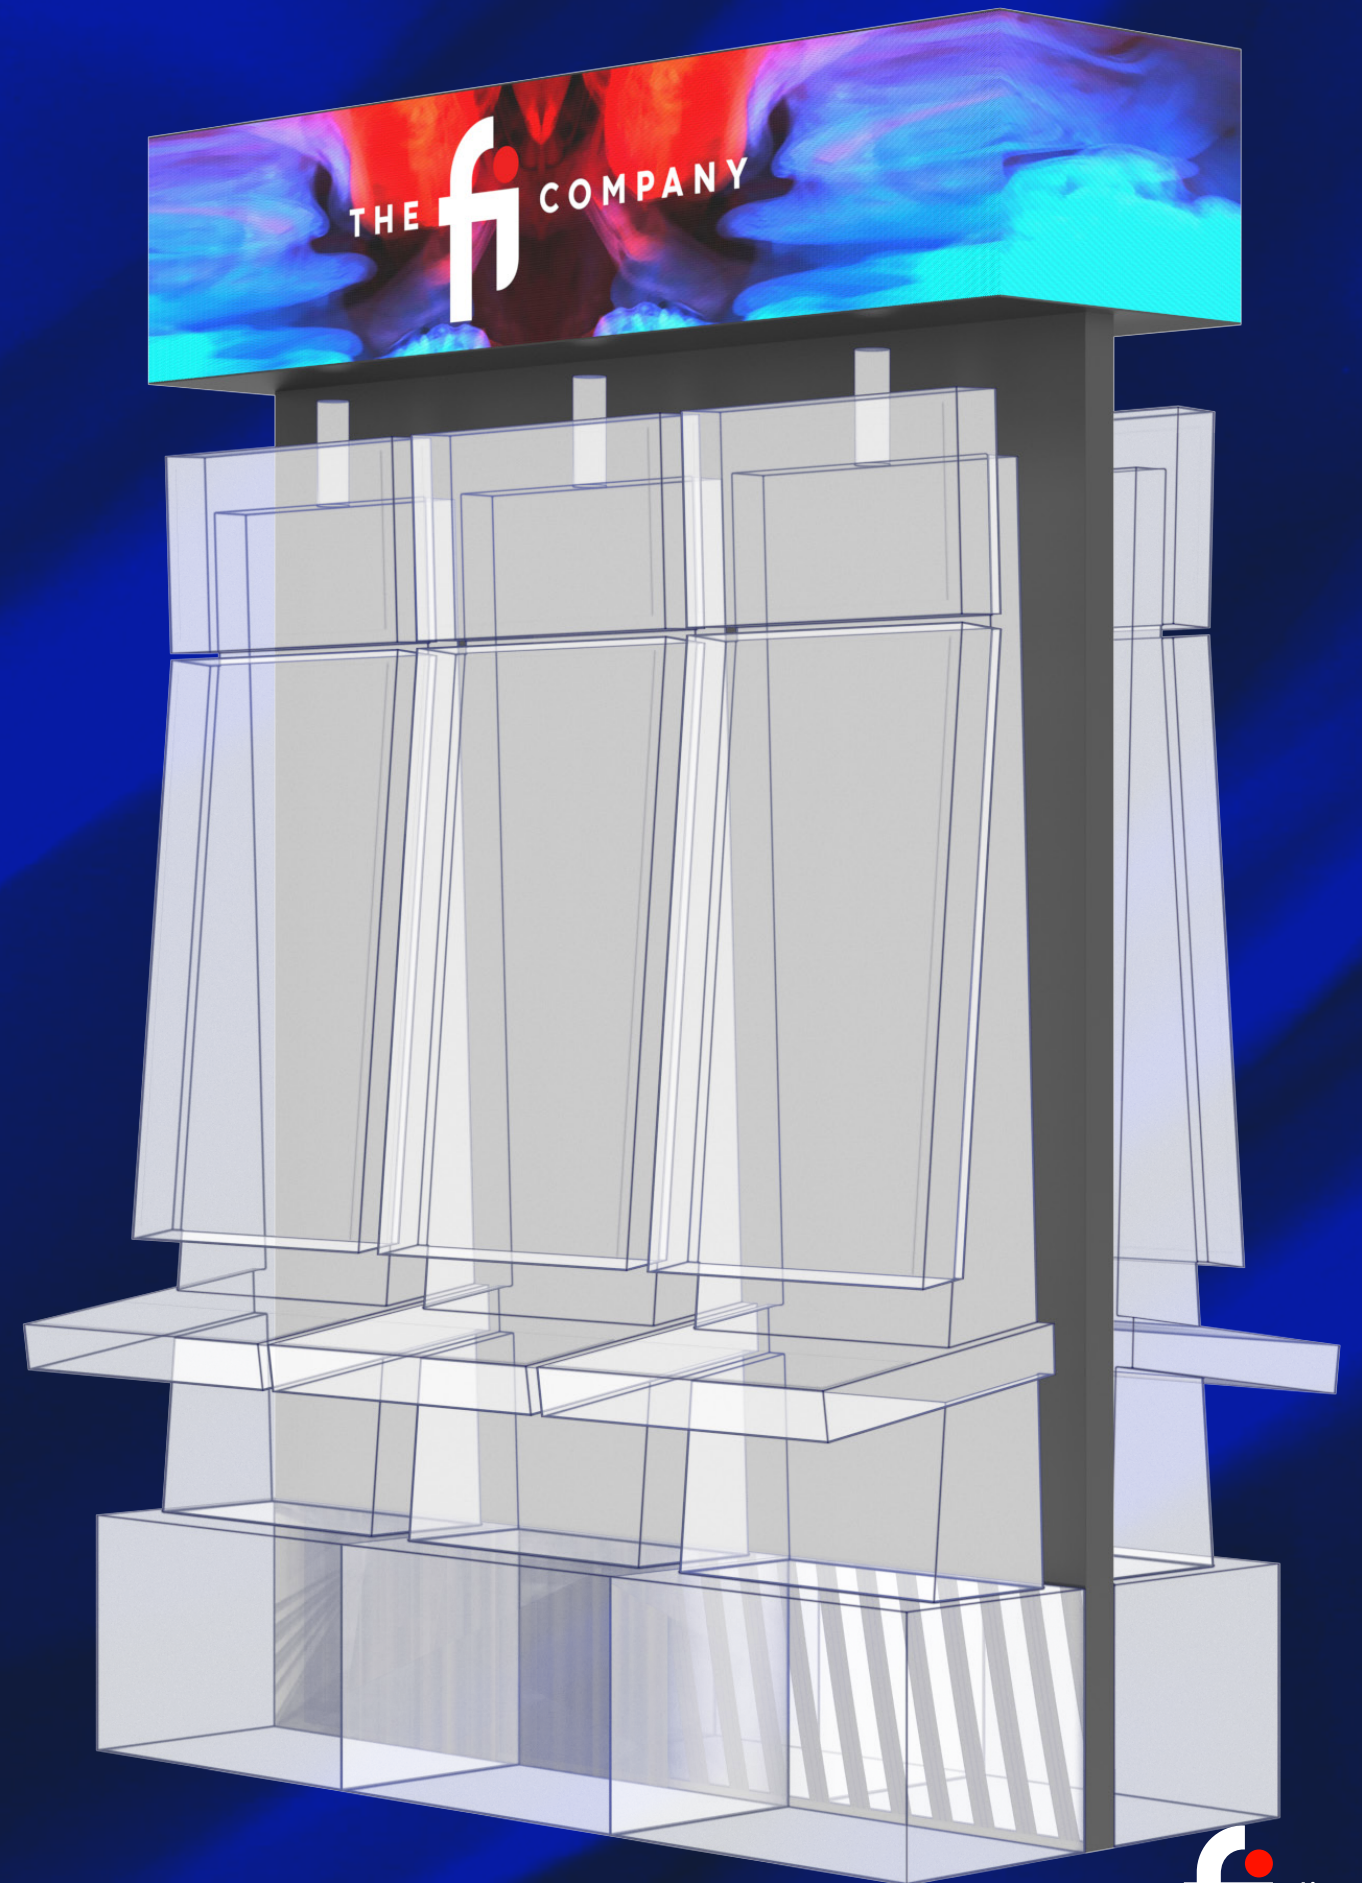

3x2 Bank

Rectangle LED Display

72"